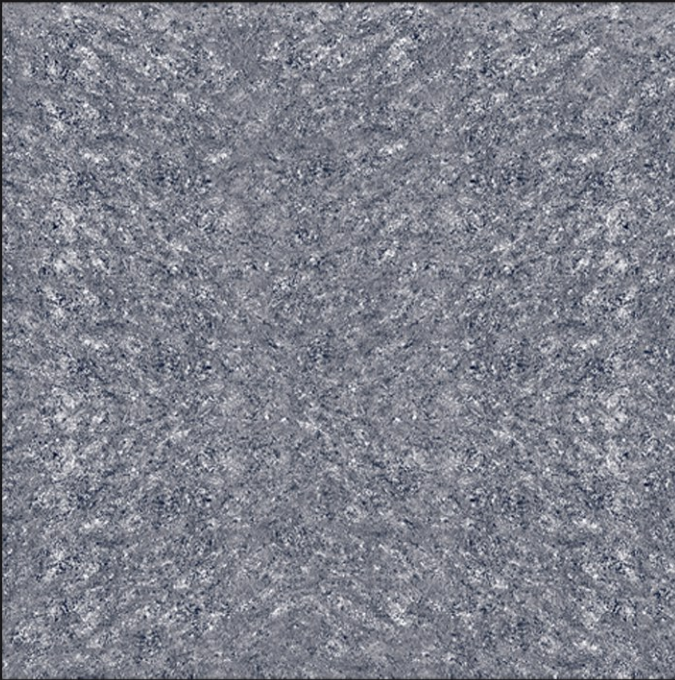

**DOUBLE CHARGE  
600X600 MM  
PGVT**

**KHOKHANI**<sup>TM</sup>  
CERAMIC PVT. LTD.

**BLEND IN NATURE**

**KHOKHANI**

**KHOKHANI**<sup>TM</sup>

CERAMIC PVT. LTD.

**Eleganza Black**

**Eleganza Brown**