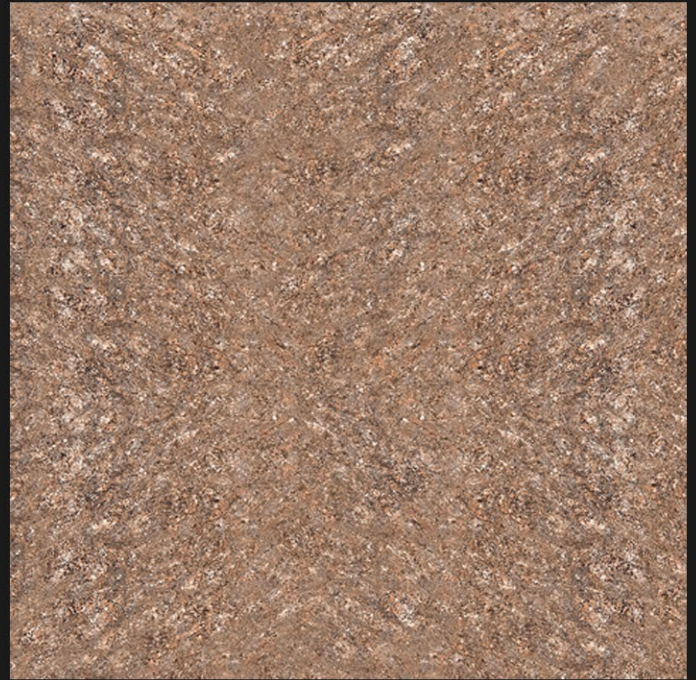

**DOUBLE CHARGE  
600X600 MM  
PGVT**

**KHOKHANI**<sup>TM</sup>  
CERAMIC PVT. LTD.

**BLEND IN NATURE**

**KHOKHANI**

**KHOKHANI**<sup>TM</sup>

CERAMIC PVT. LTD.

**Eleganza Black**

**Eleganza Brown**

**Eleganza Crema**

**Eleganza Grey**

**KHOKHANI**™

CERAMIC PVT. LTD.

**Eleganza Sky**

**Eleganza volcano**

**Eleganza White**

**Libra BlackDF**